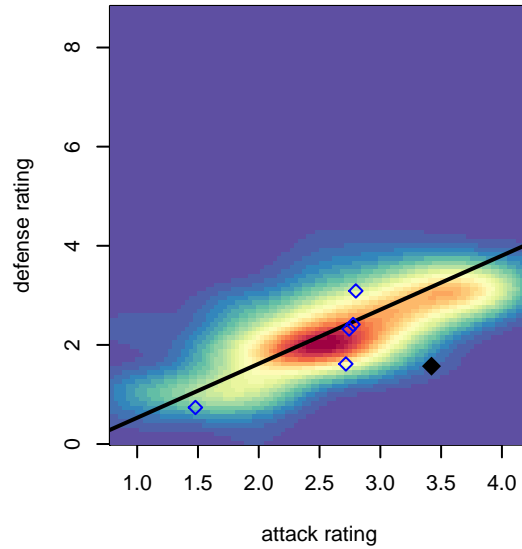

## Walla Walla United B01

Walla Walla United FC  
 Walla Walla, WA  
 B01 total strength=1520  
 attack=30.59 defense=4.81  
 fall league = PSPL Classic – Blue U17

alt names used:  
 Walla Walla United Soccer Club 01 Gregoire

Venues played:  
 2017 PSPL Classic – Blue U17

**attack and defense variance (black dot)  
relative to other teams  
and top 10 in region**

**attack and defense rating  
relative to others at age  
and all opponents in last 13 months**