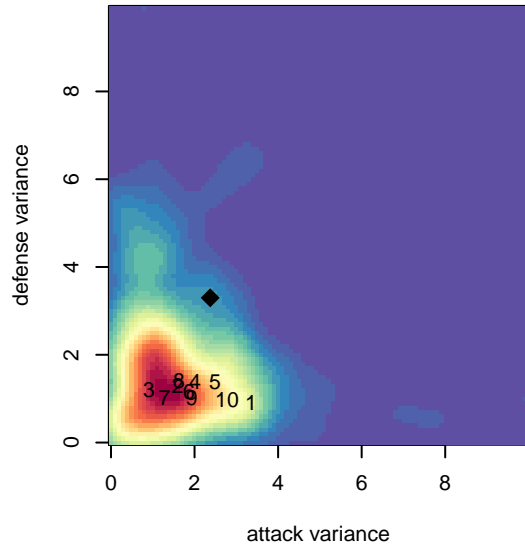

## Walla Walla United B01

Walla Walla United FC  
 Walla Walla, WA  
 B01 total strength=1520  
 attack=30.59 defense=4.81  
 fall league = PSPL Classic – Blue U17

alt names used:  
 Walla Walla United Soccer Club 01 Gregoire

Venues played:  
 2017 PSPL Classic – Blue U17

**attack and defense variance (black dot)  
relative to other teams  
and top 10 in region**

**attack and defense rating  
relative to others at age  
and all opponents in last 13 months**