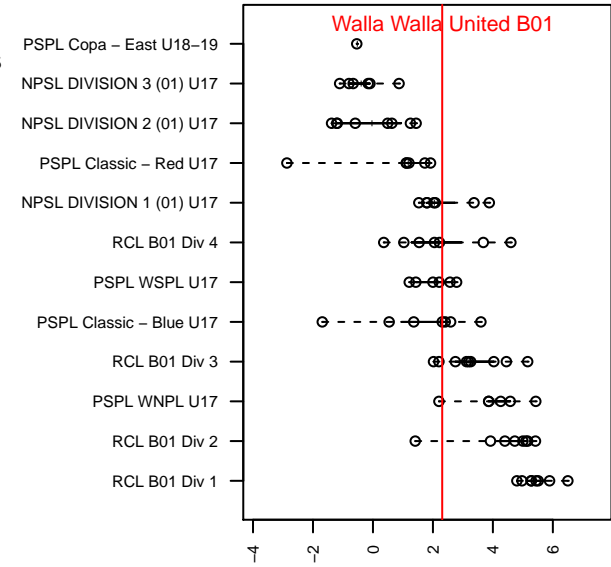

## Walla Walla United B01

Walla Walla United FC  
 Walla Walla, WA  
 B01 total strength=1520  
 attack=30.59 defense=4.81  
 fall league = PSPL Classic – Blue U17

alt names used:  
 Walla Walla United Soccer Club 01 Gregoire

Venues played:  
 2017 PSPL Classic – Blue U17

**attack and defense variance (black dot)  
relative to other teams  
and top 10 in region**

**attack and defense rating  
relative to others at age  
and all opponents in last 13 months**

**Performance relative to 13 month average**

**Performance relative to 13 month average**

<b>date</b>	<b>home</b>		<b>away</b>		<b>venue</b>	<b>pred.home</b>	<b>pred.away</b>
2017-10-21	Wenatchee Valley United Quincy B01	1	Walla Walla United B01	4	2017 PSPL Classic – Blue U17	3.43	2.71
2017-10-14	Wenatchee Valley United Imperio B01	5	Walla Walla United B01	4	2017 PSPL Classic – Blue U17	3.24	2.92
2017-10-08	Central WA SA White B01	5	Walla Walla United B01	1	2017 PSPL Classic – Blue U17	3.44	1.29
2017-09-23	Walla Walla United B01	4	Wenatchee Valley United Imperio B01	2	2017 PSPL Classic – Blue U17	2.92	3.24
2017-09-17	Walla Walla United B01	6	Wenatchee Valley United ML B01	2	2017 PSPL Classic – Blue U17	5.87	3.20
2017-09-10	Walla Walla United B01	0	Wenatchee Valley United Quincy B01	3	2017 PSPL Classic – Blue U17	2.71	3.43
2017-08-26	Wenatchee Valley United ML B01	6	Walla Walla United B01	4	2017 PSPL Classic – Blue U17	3.20	5.87
2017-08-20	Walla Walla United B01	16	RSA Elite B B01	0	2017 PSPL Classic – Blue U17	14.70	0.81